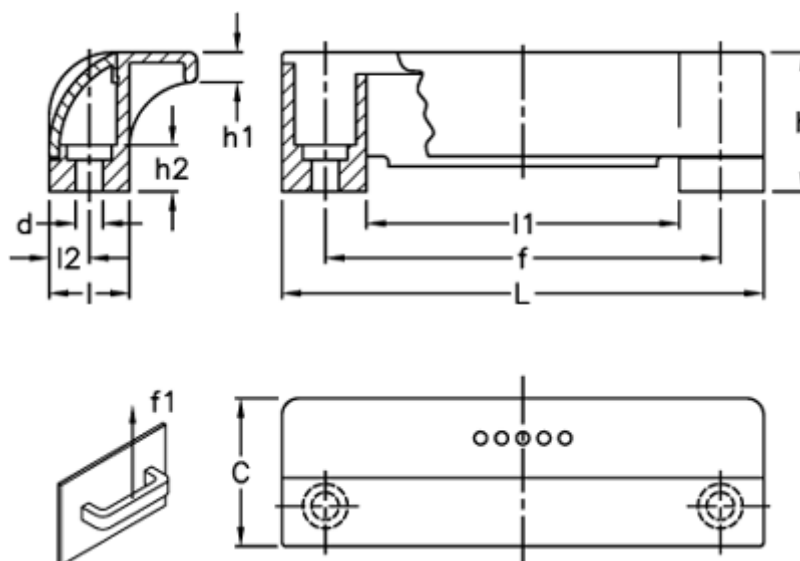

Article number: 23052651116  
 Description: E+G Guard safety handle  
 ESP.110-CH-C6

## Measures

C	= 35	L	= 114
d	= 6.5	l1	= 74
f	= 93,5 +/-0,5	l2	= 9.5
F1 (N)	= 1050		
h	= 33		
h1	= 7		
h2	= 11		
l	= 19		